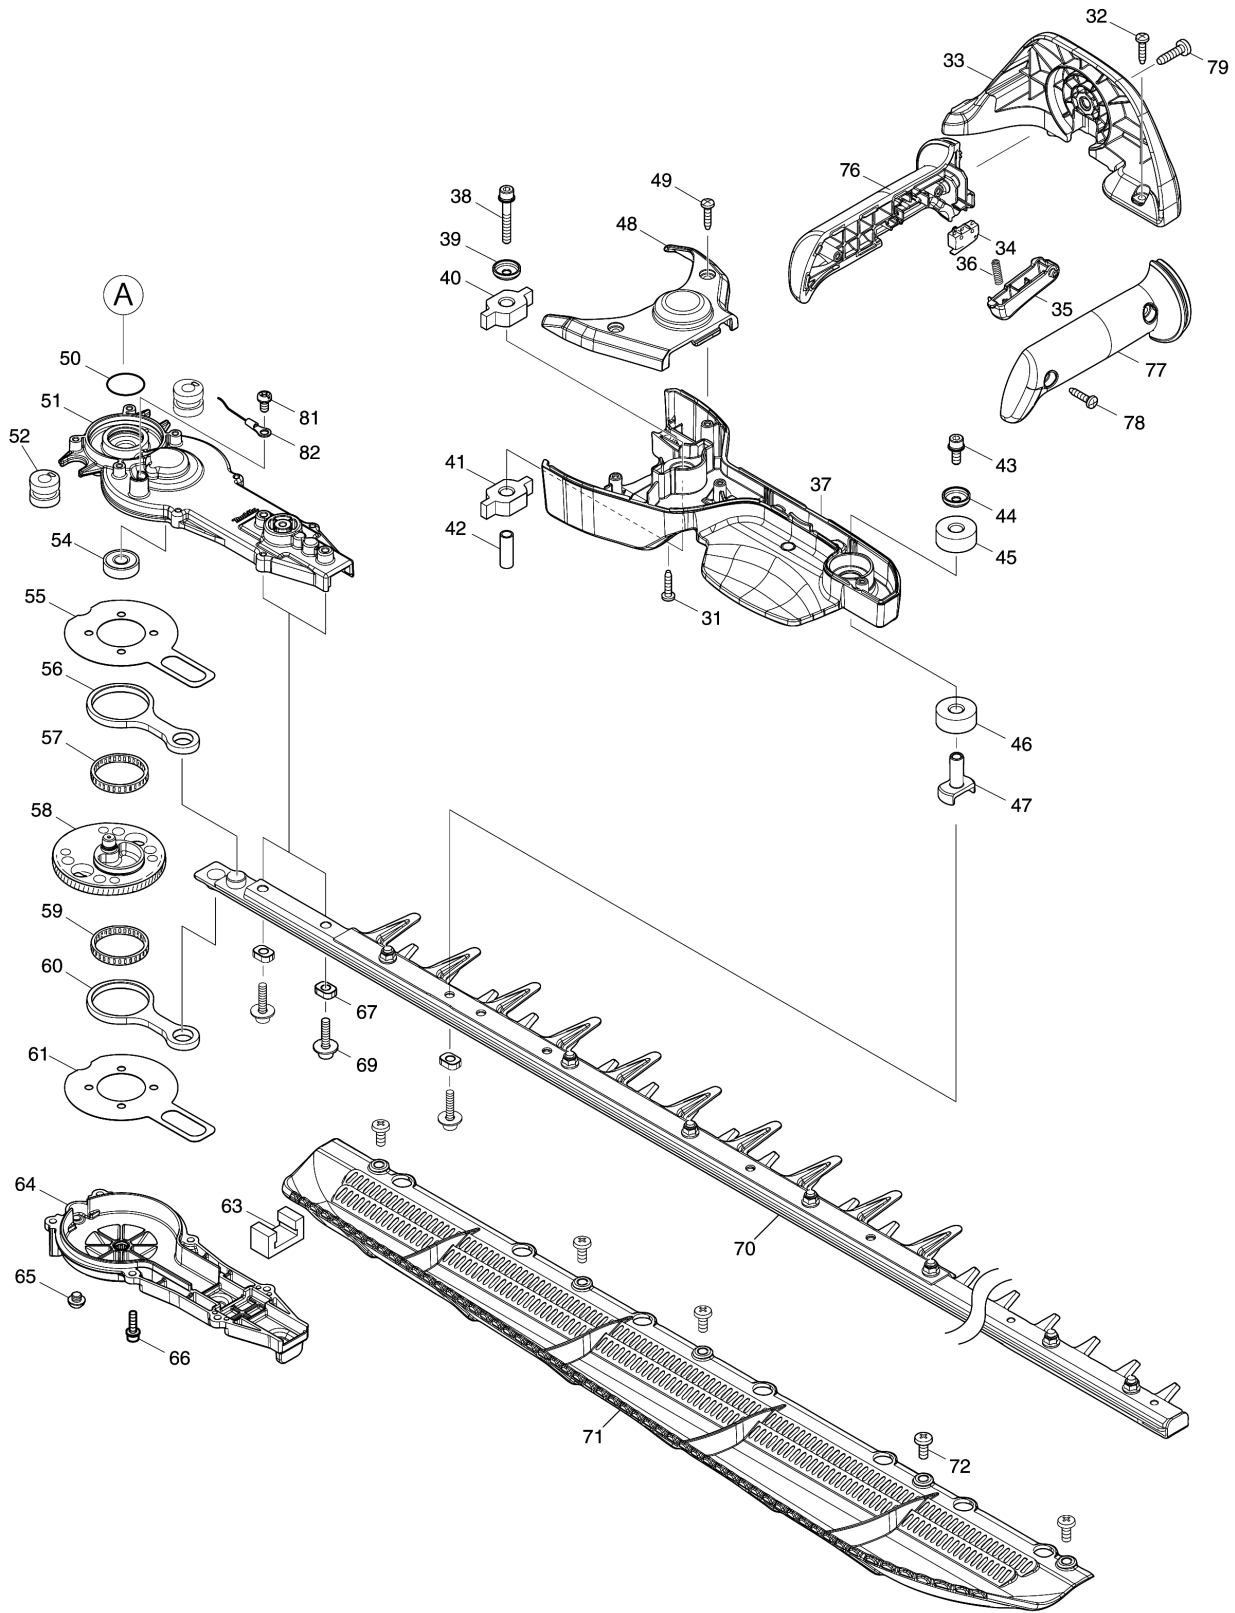

Model No.UH014G 750MM CORDLESS HEDGE TRIMMER

Model No.UH014G 750MM CORDLESS HEDGE TRIMMER

Item	Parts No.	Description	I/C	Qty	New/Old	Opt. 1	Opt. 2	Note
001	183U16-7	GRIP SET		1				
C10	252180-0	HEX. LOCK NUT M5-8		1				
D10		INC. 8						
002	455629-1	LOCK OFF LEVER		1				
003	233621-5	TORSION SPRING 9		1				
004	412315-7	SWITCH LEVER R		1				
005	233621-5	TORSION SPRING 9		1				
006	651083-9	SWITCH C3XA-1PSPM		1				
007	141D66-6	SWITCH CIRCUIT COMPLETE E		1				
C10	8034K3-2	SWITCH LABEL		1				
008	183U16-7	GRIP SET		1				
C10	252180-0	HEX. LOCK NUT M5-8		1				
D10		INC. 1						
009	266326-2	TAPPING SCREW 4X18		4				
010	911253-5	PAN HEAD SCREW M5X30		1				
011	413B85-3	GRIP JOINT E		1				
012	413B86-1	GRIP JOINT COVER E		1				
013	266326-2	TAPPING SCREW 4X18		8				
014	183U17-5	HOUSING SET		1				
C10	263005-3	RUBBER PIN 6		2				
C20	424344-8	DAMPER		4				
D10		INC. 15						
015	183U17-5	HOUSING SET		1				
C10	263005-3	RUBBER PIN 6		2				
C20	424344-8	DAMPER		4				
D10		INC. 14						
016	266326-2	TAPPING SCREW 4X18		5				
017	8113B9-7	UH014G NAME PLATE		1				
018	8113C5-2	UH014G SERIAL NO. LABEL		1				
019	632P75-3	TERMINAL UNIT		1				
020	422261-6	RUBBER SLEEVE		1				
021	266490-9	TAPPING SCREW PT 2X6		3				
022	629A75-2	STATOR		1				
023	652069-6	FLAT HEAD SCREW M3X6		3				
024	211157-4	BALL BEARING 695ZZ		1				
025	519693-7	ROTOR ASSY		1				
D10		INC. 24,26						
026	210005-4	BALL BEARING 608DDW		1				
027	911128-8	P.H.SCREW M4X16 WITH WR		4				
028	183S94-5	MOTOR HOUSING SET		1				
D10		INC. 29						
029	183S94-5	MOTOR HOUSING SET		1				