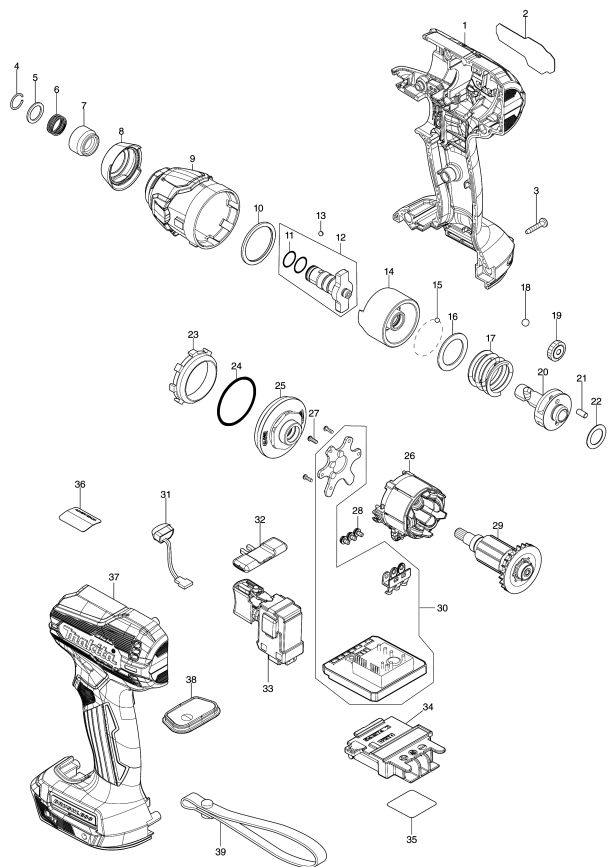

Model No.DTD157 CORDLESS IMPACT DRIVER

Model No.DTD157 CORDLESS IMPACT DRIVER

Item	Parts No.	Description	I/C	Qty	New/Old	Opt. 1	Opt. 2	Note
001	183S27-0	HOUSING SET		1				
C10	263005-3	RUBBER PIN 6		2				
C20	252126-6	HEX. LOCK NUT M4-7		2				
D10		INC. 37						
002	811B03-9	DTD157 NAME PLATE		1				
003	266429-2	TAPPING SCREW 3X16		9				
004	231965-7	RING SPRING 10		1				
005	267143-3	FLAT WASHER 11		1				
006	233005-7	COMPRESSION SPRING 13		1				
007	326803-7	BIT SLEEVE		1				
008	422661-0	BUMPER		1				
009	140Y09-1	HAMMER CASE COMPLETE		1				
010	261165-5	NYLON WASHER 26		1				
011	213920-1	O-RING 10.5		2				
012	136381-7	ANVIL M ASS'Y		1				
D10		INC. 11						
013	216019-1	STEEL BALL 3		2				
014	327824-2	HAMMER		1				
015	216019-1	STEEL BALL 3		24				
016	267380-9	FLAT WASHER 20		1				
017	232326-4	COMPRESSION SPRING 21		1				
018	216002-8	STEEL BALL 4.8		2				
019	227213-0	SPUR GEAR 17		2				
020	327743-2	SPINDLE		1				
021	268217-3	PIN 3.5		2				
022	253052-2	FLAT WASHER 12		1				
023	227316-0	INTERNAL GEAR 43		1				
024	213479-8	O RING 33		1				
025	140Y11-4	BEARING BOX COMPLETE		1				
026	629A44-3	STATOR		1				
027	266490-9	TAPPING SCREW PT 2X6		3				
028	652069-6	FLAT HEAD SCREW M3X6		3				
029	619672-6	ROTOR		1				
030	620E43-2	CONTROLLER		1				
031	620521-2	LED CIRCUIT		1				
032	455053-8	F/R CHANGE LEVER		1				
033	143975-1	SWITCH COMPLETE		1				
034	643874-2	TERMINAL		1				
035	811B11-0	DTD157 SERIAL NO. LABEL		1				
037	183S27-0	HOUSING SET		1				
C10	263005-3	RUBBER PIN 6		2				
C20	252126-6	HEX. LOCK NUT M4-7		2				

Please order the parts with part number.

Print Date 23/1/2021

Model No.DTD157 CORDLESS IMPACT DRIVER

Item	Parts No.	Description	I/C	Qty	New/Old	Opt. 1	Opt. 2	Note
D10		INC. 1						
038	144137-4	SWITCH PLATE COMPLETE		1				
A01	346317-0	HOOK		1				
A02	266622-8	+ TRUSS HEAD SCREW M4X12		1				

Please order the parts with part number.

Print Date 23/1/2021