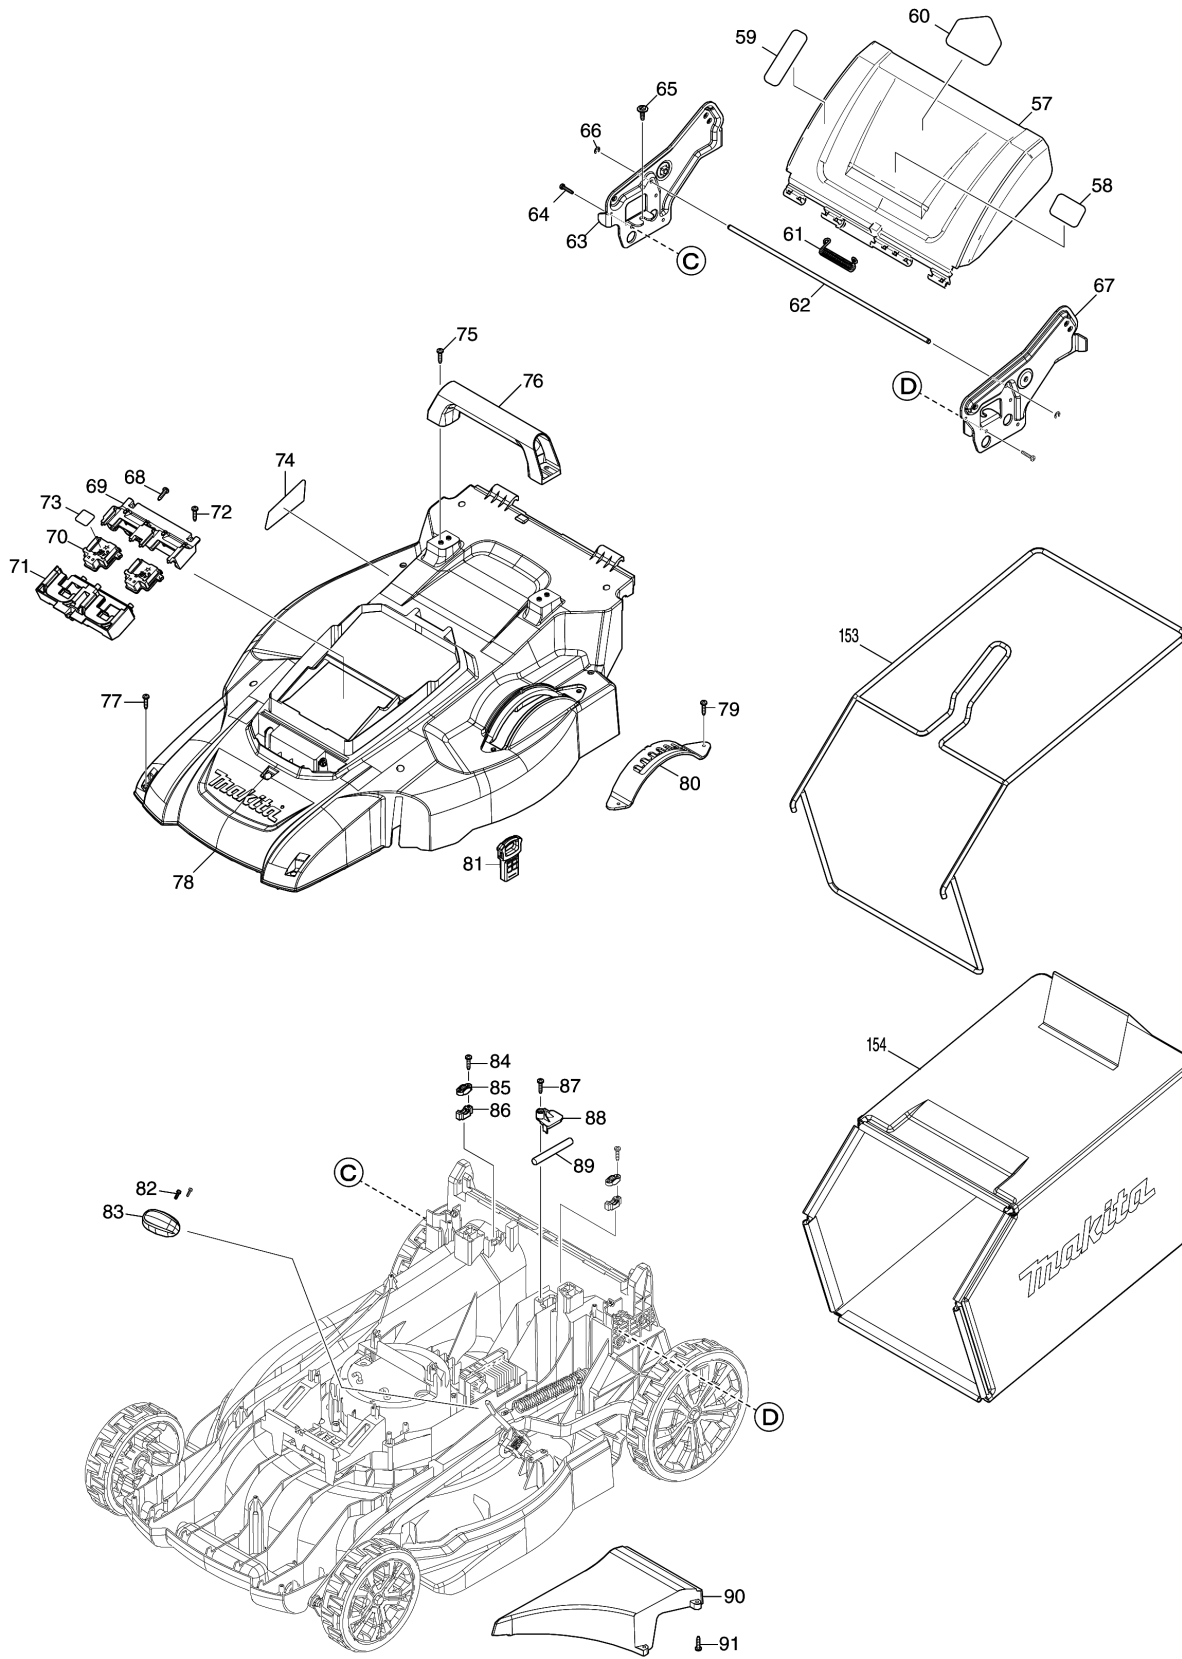

Model No.DLM539 530MM CORDLESS LAWN MOWER