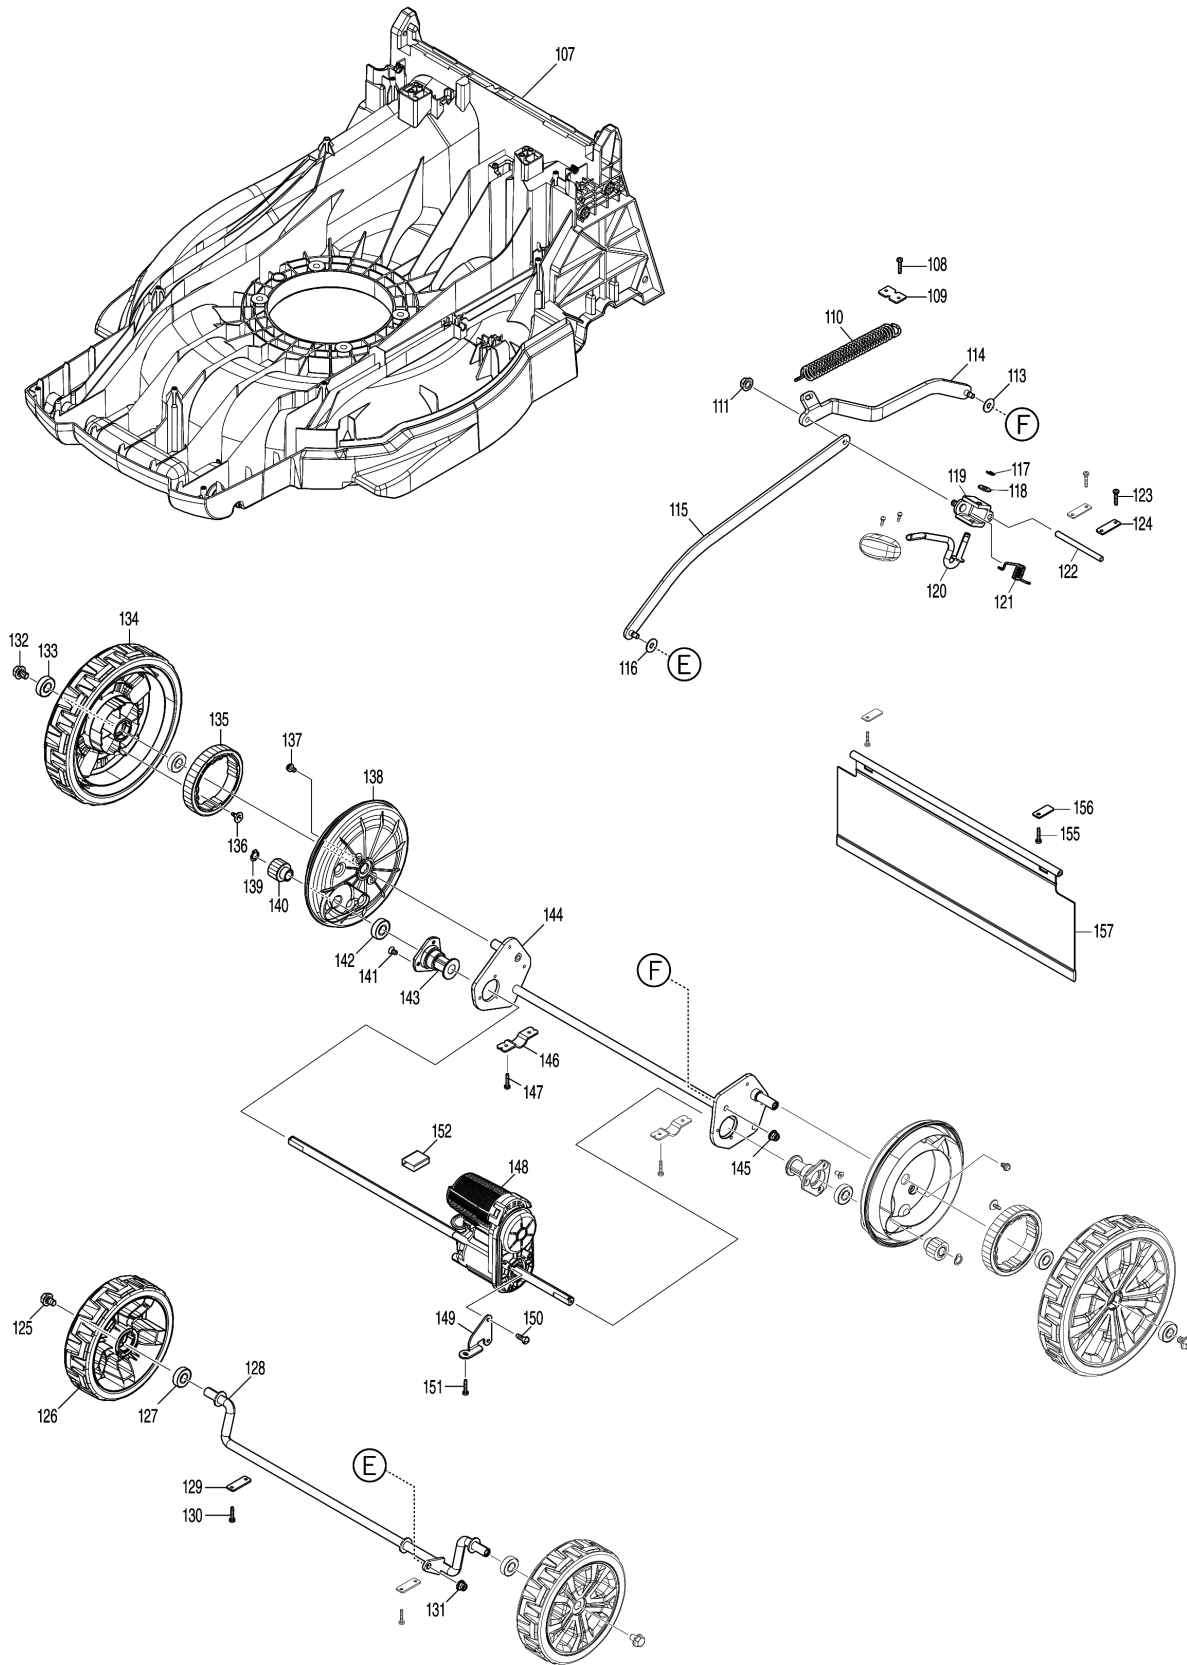

Model No.DLM539 530MM CORDLESS LAWN MOWER

Model No.DLM539 530MM CORDLESS LAWN MOWER

Item	Parts No.	Description	I/C	Qty	New/Old	Opt. 1	Opt. 2	Note
001	327425-6	DRIVING LEVER		1				
002	911138-5	P.H.SCREW M4X20 WITH WR		1				
003	459858-8	DRIVING LEVER SUPPORT R		1				
C10	931102-0	HEX. NUT M4		1				
004	253814-8	FLAT WASHER 8		1				
005	265620-9	TAPPING SCREW FLANGE 4X18		1				
006	265620-9	TAPPING SCREW FLANGE 4X18		1				
007	253814-8	FLAT WASHER 8		1				
008	413B10-4	DRIVING LEVER SUPPORT L		1				
C10	931102-0	HEX. NUT M4		1				
009	268225-4	PIN 5		1				
010	911138-5	P.H.SCREW M4X20 WITH WR		1				
011	232566-4	TORSION SPRING 12		1				
012	327424-8	SWITCH LEVER		1				
013	266424-2	TAPPING SCREW 4X20		7				
014	183V30-9	SWITCH BOX SET		1				
C10	8045G7-5	INDICATION LABEL		1				
D10		INC. 23						
015	231227-3	COMPRESSION SPRING 15		1				
016	413A99-6	SWITCH LEVER SUPPORT R		1				
C10	931102-0	HEX. NUT M4		1				
017	413B00-7	LOCK OFF BUTTON		1				
018	911138-5	P.H.SCREW M4X20 WITH WR		1				
019	651083-9	SWITCH C3XA-1PSPM		1				
020	266424-2	TAPPING SCREW 4X20		2				
021	687123-7	STRAIN RELIEF		1				
022	141H35-1	SWITCH CIRCUIT COMPLETE		1				
C10	810D46-0	SWITCH LABEL		1				
023	183V30-9	SWITCH BOX SET		1				
C10	8045G7-5	INDICATION LABEL		1				
D10		INC. 14						
024	413A98-8	DRIVING LEVER HOLDER		1				
025	413A98-8	DRIVING LEVER HOLDER		1				
026	266424-2	TAPPING SCREW 4X20		5				
027	183U35-3	LEVER BOX SET		1				
D10		INC. 38						
028	651083-9	SWITCH C3XA-1PSPM		1				
029	620415-1	SUB CONTROLLER		1				
030	266424-2	TAPPING SCREW 4X20		2				
031	687123-7	STRAIN RELIEF		1				
032	413A95-4	LEVER BOX C		1