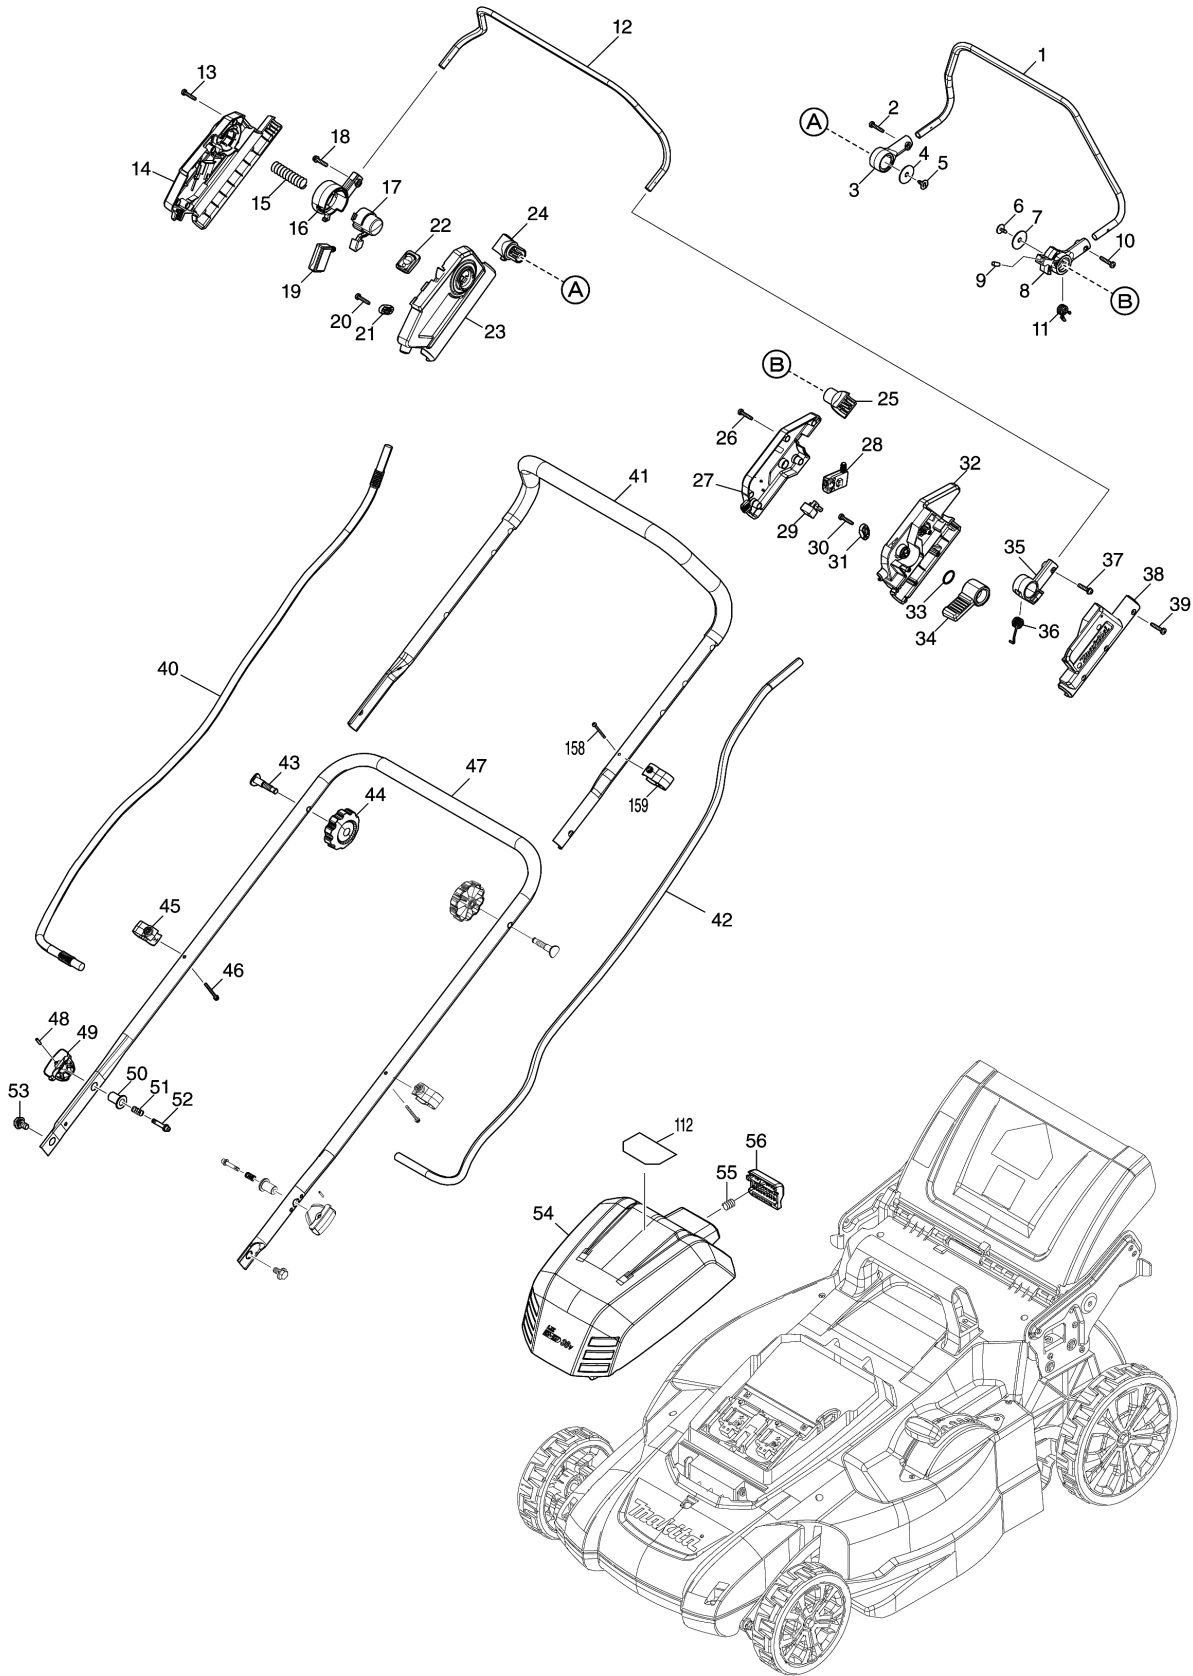

Model No.DLM539 530MM CORDLESS LAWN MOWER