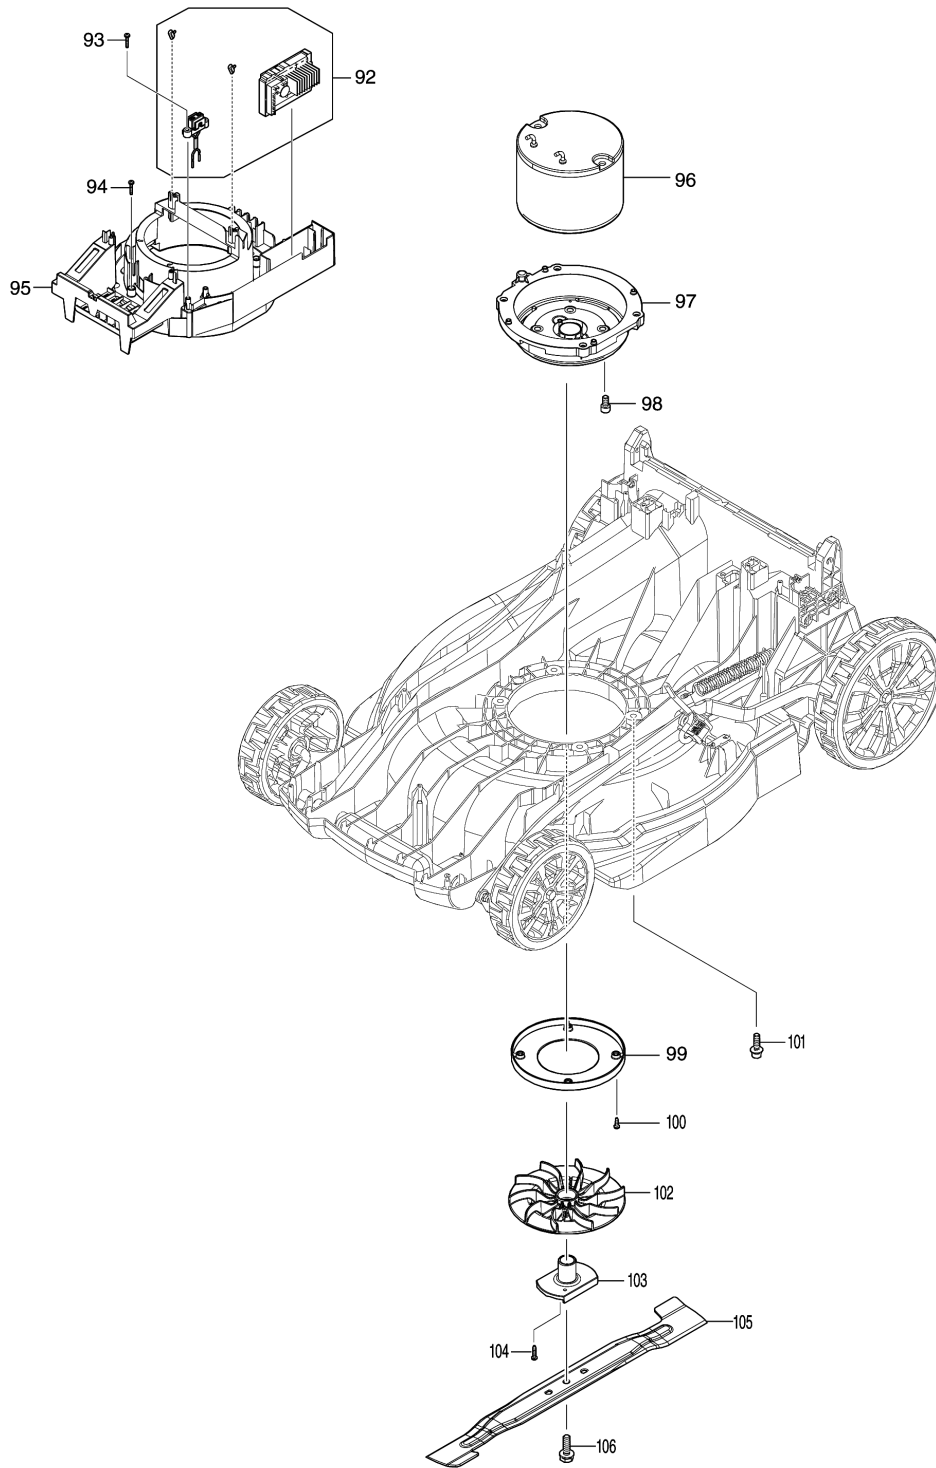

Model No.DLM539 530MM CORDLESS LAWN MOWER