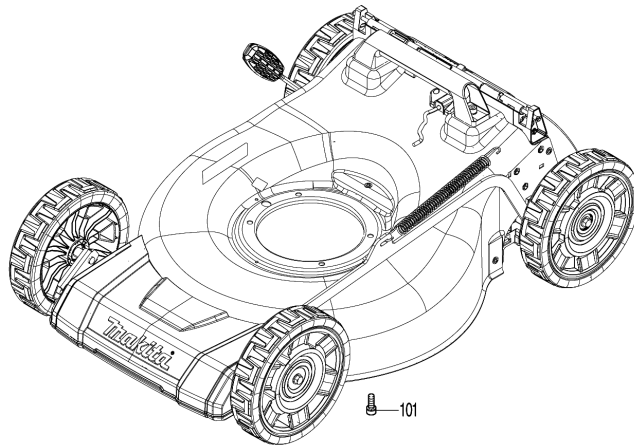

Model No.LM002G 530MM CORDLESS LAWN MOWER

Model No.LM002G 530MM CORDLESS LAWN MOWER

Model No.LM002G 530MM CORDLESS LAWN MOWER

Model No.LM002G 530MM CORDLESS LAWN MOWER

Model No.LM002G 530MM CORDLESS LAWN MOWER

Position	Artikel-Nr.	Beschreibung	I/C	Stk.	New/Old	Opt. 1	Opt. 2	Hinweis
001	327425-6	DRIVING LEVER		1				
002	911138-5	P.H.SCREW M4X20 WITH WR		1				
003	459858-8	DRIVING LEVER SUPPORT R		1				
C10	931102-0	HEX. NUT M4		1				
004	253814-8	FLAT WASHER 8		1				
005	265620-9	TAPPING SCREW FLANGE 4X18		1				
006	265620-9	TAPPING SCREW FLANGE 4X18		1				
007	253814-8	FLAT WASHER 8		1				
008	413B10-4	DRIVING LEVER SUPPORT L		1				
C10	931102-0	HEX. NUT M4		1				
009	268225-4	PIN 5		1				
010	911138-5	P.H.SCREW M4X20 WITH WR		1				
011	232566-4	TORSION SPRING 12		1				
012	327424-8	SWITCH LEVER		1				
013	266424-2	TAPPING SCREW 4X20		6				
014	183X93-7	SWITCH BOX SET		1				
C10	8044A1-9	INDICATION LABEL		1				
D10		INC. 23						
015	231227-3	COMPRESSION SPRING 15		1				
016	459856-2	SWITCH LEVER SUPPORT R		1				
C10	931102-0	HEX. NUT M4		1				
017	459857-0	LOCK OFF BUTTON		1				
018	911138-5	P.H.SCREW M4X20 WITH WR		1				
019	632T11-3	SWITCH UNIT		1				
020	266424-2	TAPPING SCREW 4X20		2				
021	687123-7	STRAIN RELIEF		1				
022	141M31-9	SWITCH CIRCUIT COMPLETE		1				
C10	539258-9	SWITCH PLATE ASS'Y		1				
C20	266490-9	TAPPING SCREW PT 2X6		3				
023	183X93-7	SWITCH BOX SET		1				
C10	8044A1-9	INDICATION LABEL		1				
D10		INC. 14						
024	413A98-8	DRIVING LEVER HOLDER		1				
025	413A98-8	DRIVING LEVER HOLDER		1				
026	266424-2	TAPPING SCREW 4X20		5				
027	183U35-3	LEVER BOX SET		1				
D10		INC. 38						
028	651083-9	SWITCH C3XA-1PSPM		1				
029	620J45-8	DIAL CIRCUIT		1				
030	266424-2	TAPPING SCREW 4X20		2				
031	687123-7	STRAIN RELIEF		1				