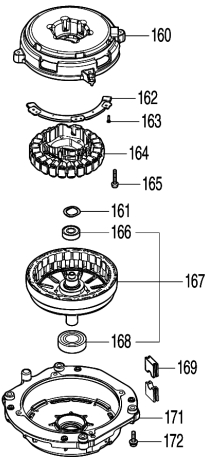

Model No.LM002G 530MM CORDLESS LAWN MOWER