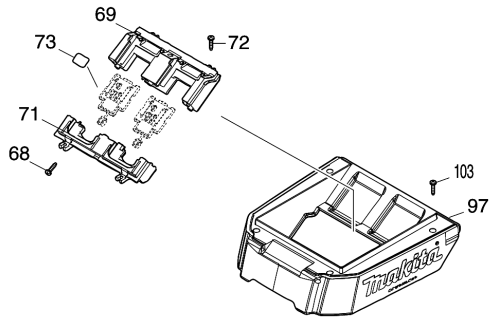

Model No.LM002G 530MM CORDLESS LAWN MOWER