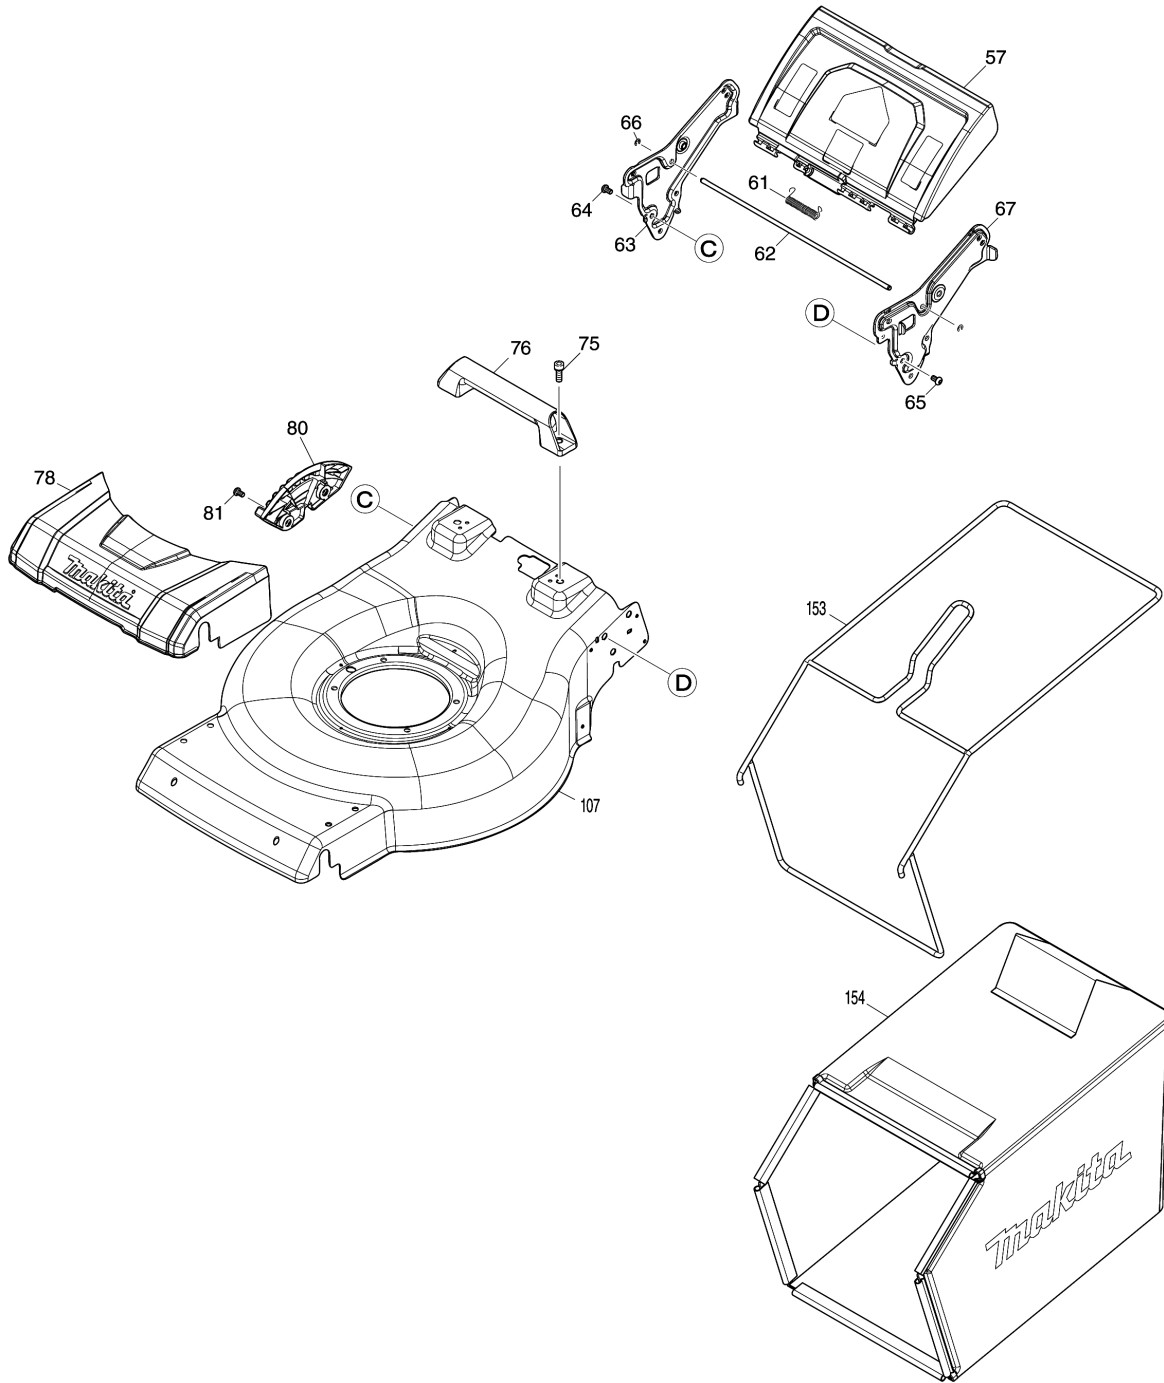

Model No.LM002G 530MM CORDLESS LAWN MOWER