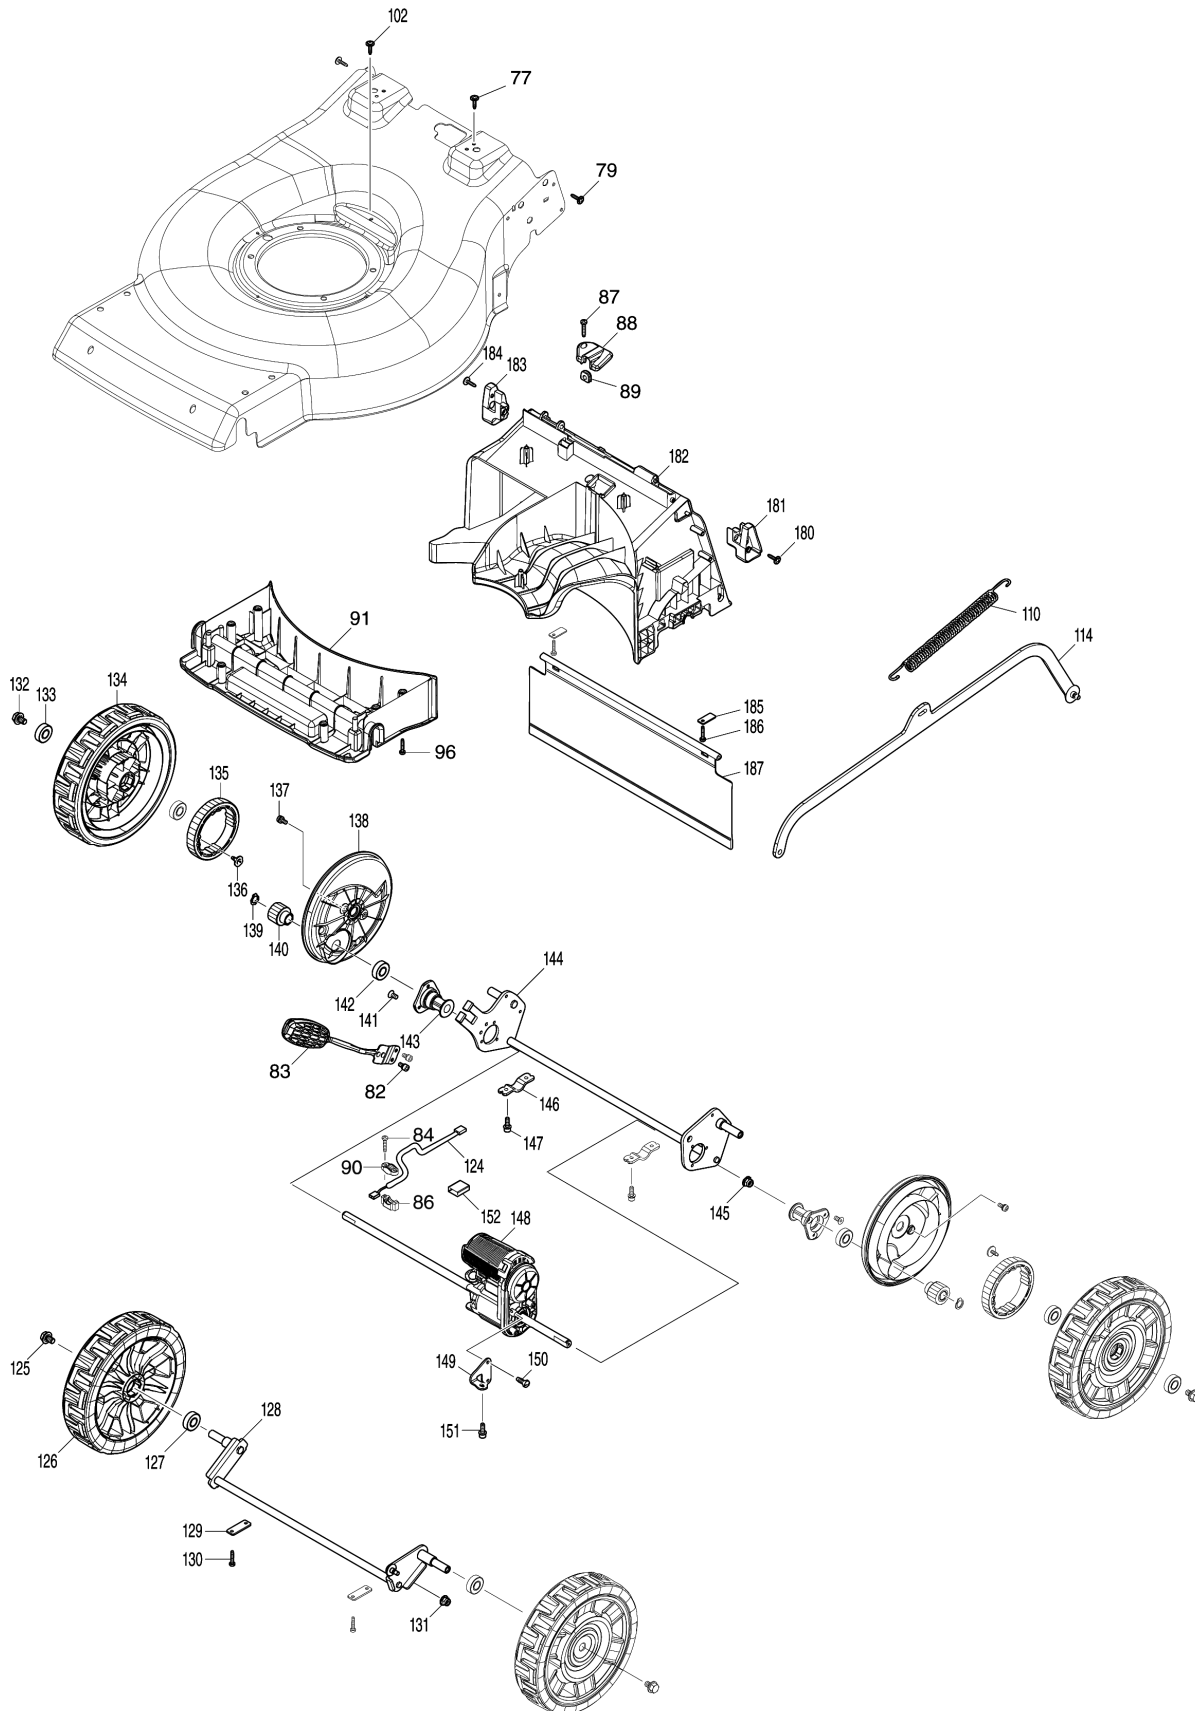

Model No.LM002G 530MM CORDLESS LAWN MOWER

Model No.LM002G 530MM CORDLESS LAWN MOWER

Position	Artikel-Nr.	Beschreibung	I/C	Stk.	New/Old	Opt. 1	Opt. 2	Hinweis
001	327425-6	DRIVING LEVER		1				
002	911138-5	P.H.SCREW M4X20 WITH WR		1				
003	459858-8	DRIVING LEVER SUPPORT R		1				
C10	931102-0	HEX. NUT M4		1				
004	253814-8	FLAT WASHER 8		1				
005	265620-9	TAPPING SCREW FLANGE 4X18		1				
006	265620-9	TAPPING SCREW FLANGE 4X18		1				
007	253814-8	FLAT WASHER 8		1				
008	413B10-4	DRIVING LEVER SUPPORT L		1				
C10	931102-0	HEX. NUT M4		1				
009	268225-4	PIN 5		1				
010	911138-5	P.H.SCREW M4X20 WITH WR		1				
011	232566-4	TORSION SPRING 12		1				
012	327424-8	SWITCH LEVER		1				
013	266424-2	TAPPING SCREW 4X20		6				
014	183X93-7	SWITCH BOX SET		1				
C10	8044A1-9	INDICATION LABEL		1				
D10		INC. 23						
015	231227-3	COMPRESSION SPRING 15		1				
016	459856-2	SWITCH LEVER SUPPORT R		1				
C10	931102-0	HEX. NUT M4		1				
017	459857-0	LOCK OFF BUTTON		1				
018	911138-5	P.H.SCREW M4X20 WITH WR		1				
019	632T11-3	SWITCH UNIT		1				
020	266424-2	TAPPING SCREW 4X20		2				
021	687123-7	STRAIN RELIEF		1				
022	141M31-9	SWITCH CIRCUIT COMPLETE		1				
C10	539258-9	SWITCH PLATE ASS'Y		1				
C20	266490-9	TAPPING SCREW PT 2X6		3				
023	183X93-7	SWITCH BOX SET		1				
C10	8044A1-9	INDICATION LABEL		1				
D10		INC. 14						
024	413A98-8	DRIVING LEVER HOLDER		1				
025	413A98-8	DRIVING LEVER HOLDER		1				
026	266424-2	TAPPING SCREW 4X20		5				
027	183U35-3	LEVER BOX SET		1				
D10		INC. 38						
028	651083-9	SWITCH C3XA-1PSPM		1				
029	620J45-8	DIAL CIRCUIT		1				
030	266424-2	TAPPING SCREW 4X20		2				
031	687123-7	STRAIN RELIEF		1				

Please order the parts with part number.

Print Date 21/12/2022