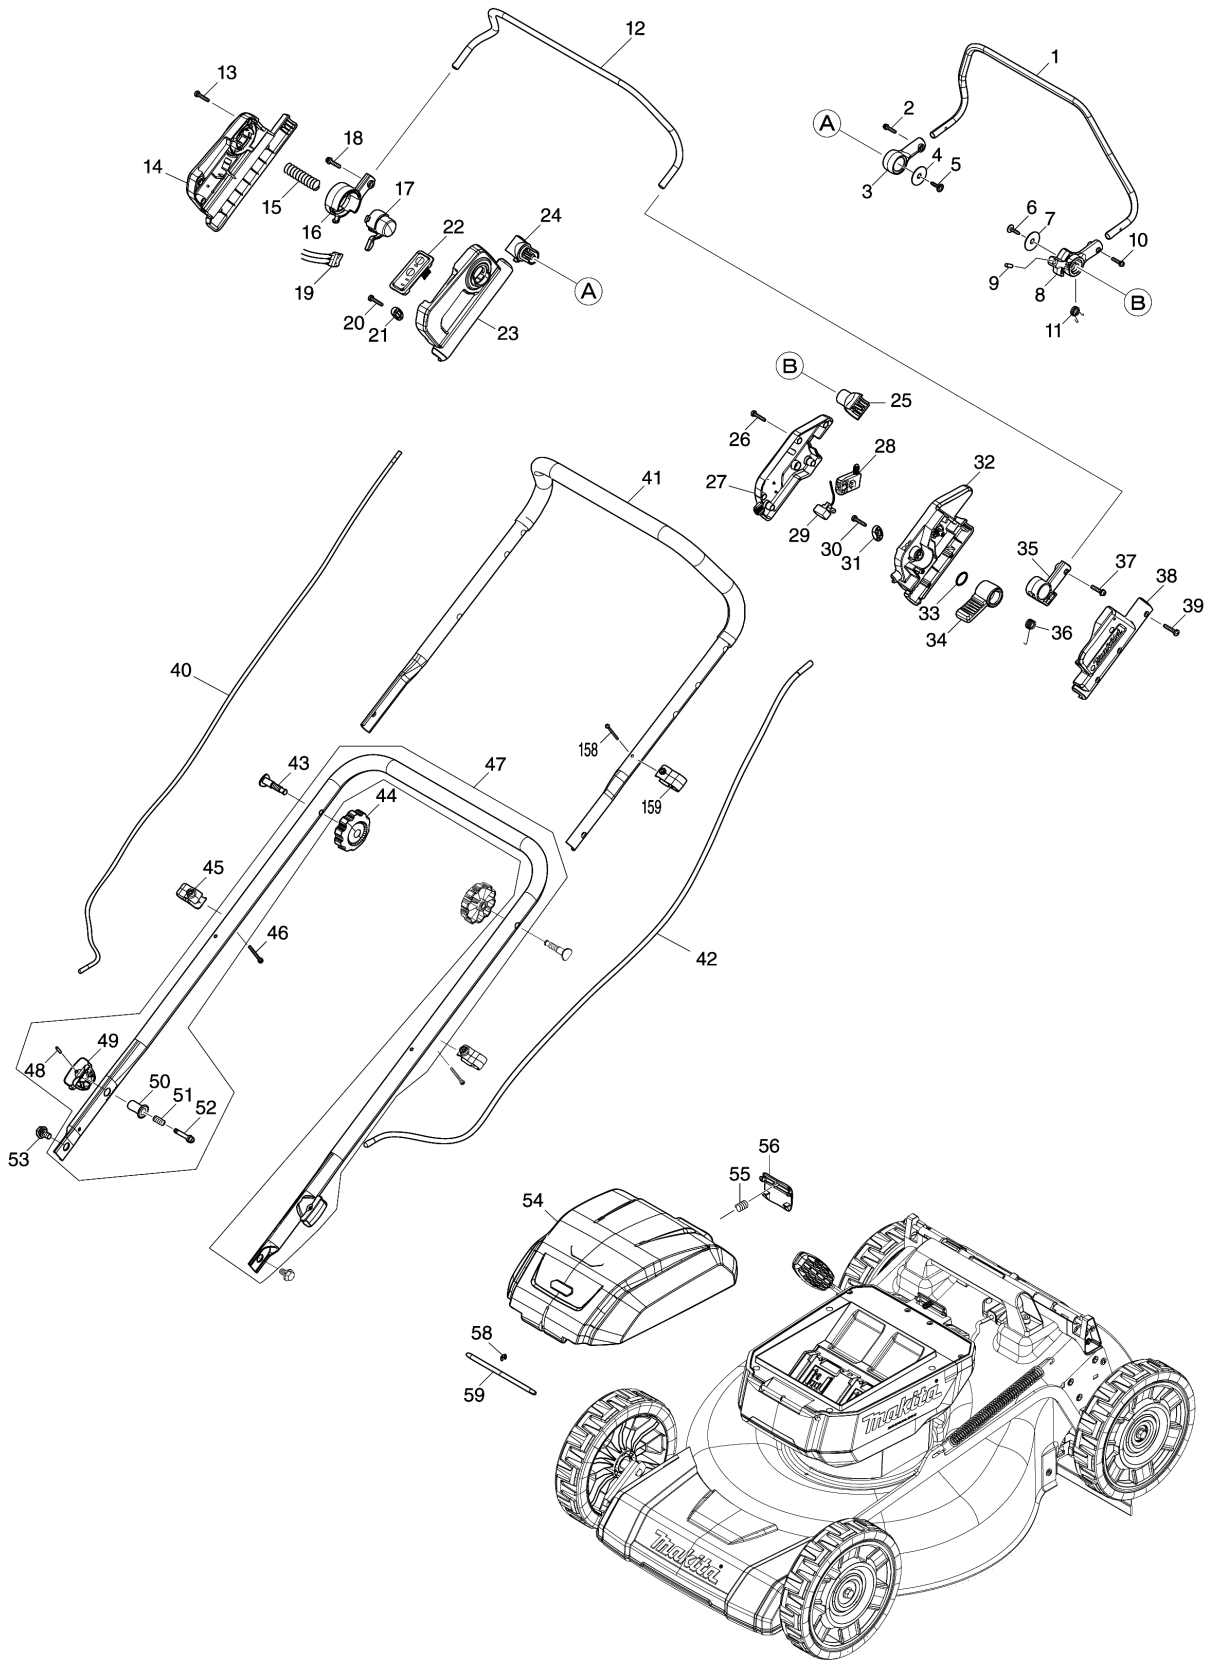

Model No.LM002G 530MM CORDLESS LAWN MOWER