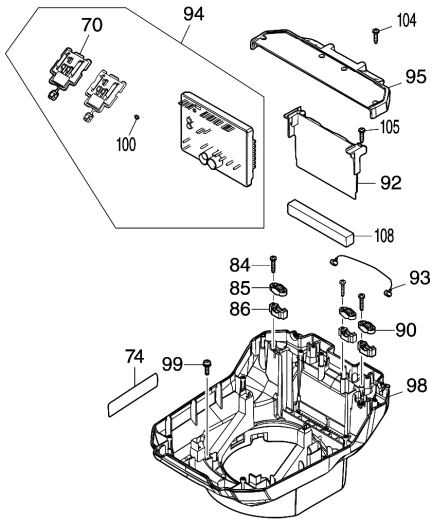

Model No.LM002G 530MM CORDLESS LAWN MOWER