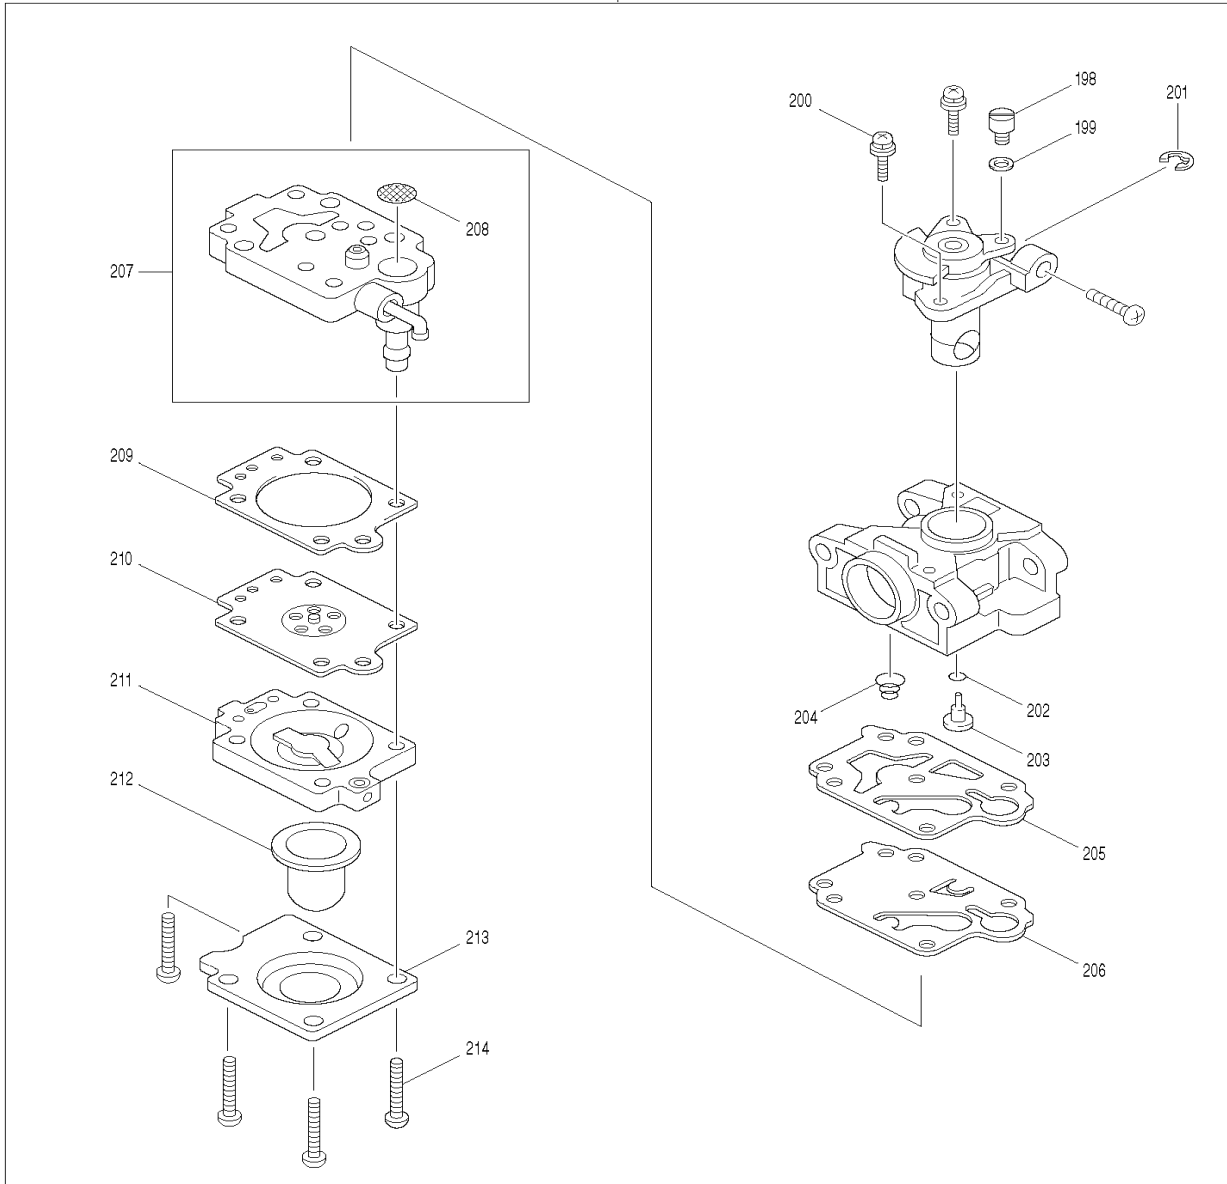

EN5950SH

BENZIN-HECKENSCHNEIDER 59cm

197